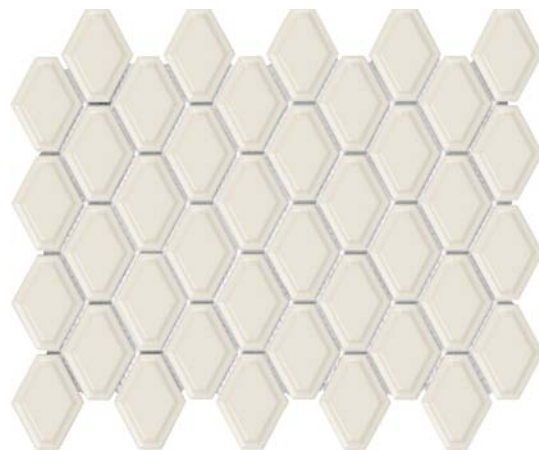

## SOHO GLAZED CERAMIC AND PORCELAIN TILE

3/4" SOHO BISCUIT GLOSSY PENNY ROUND PORCELAIN MOSAICS 51-031

1" x 3" SOHO BISCUIT GLOSSY MINI BRICK PORCELAIN MOSAICS 51-061

SOHO BISCUIT GLOSSY ARABESQUE PORCELAIN MOSAICS 51-041